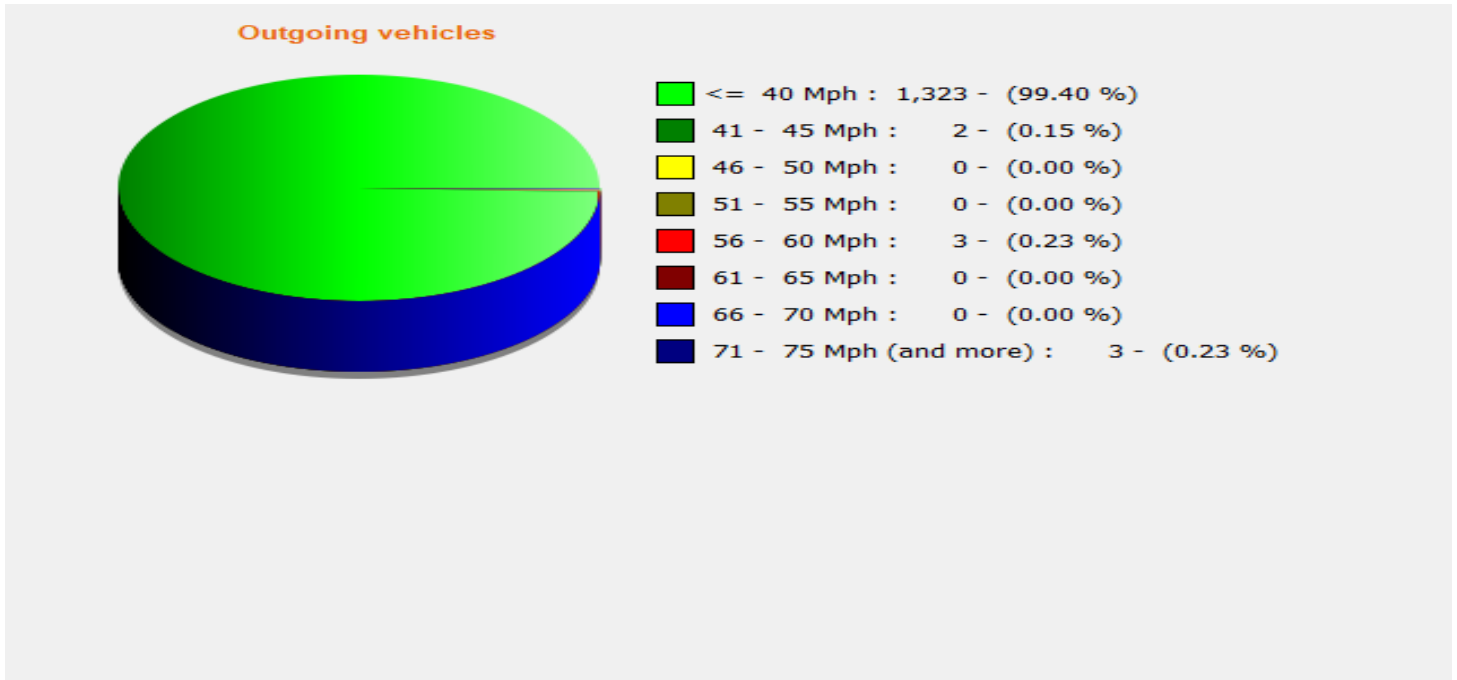

Location:

Comments:

Start date: Friday, February 13, 2026 12:00 PM
End date: Tuesday, March 31, 2026 3:00 PM

Location:

Comments:

Start date: Friday, February 13, 2026 12:00 PM
End date: Tuesday, March 31, 2026 3:00 PM