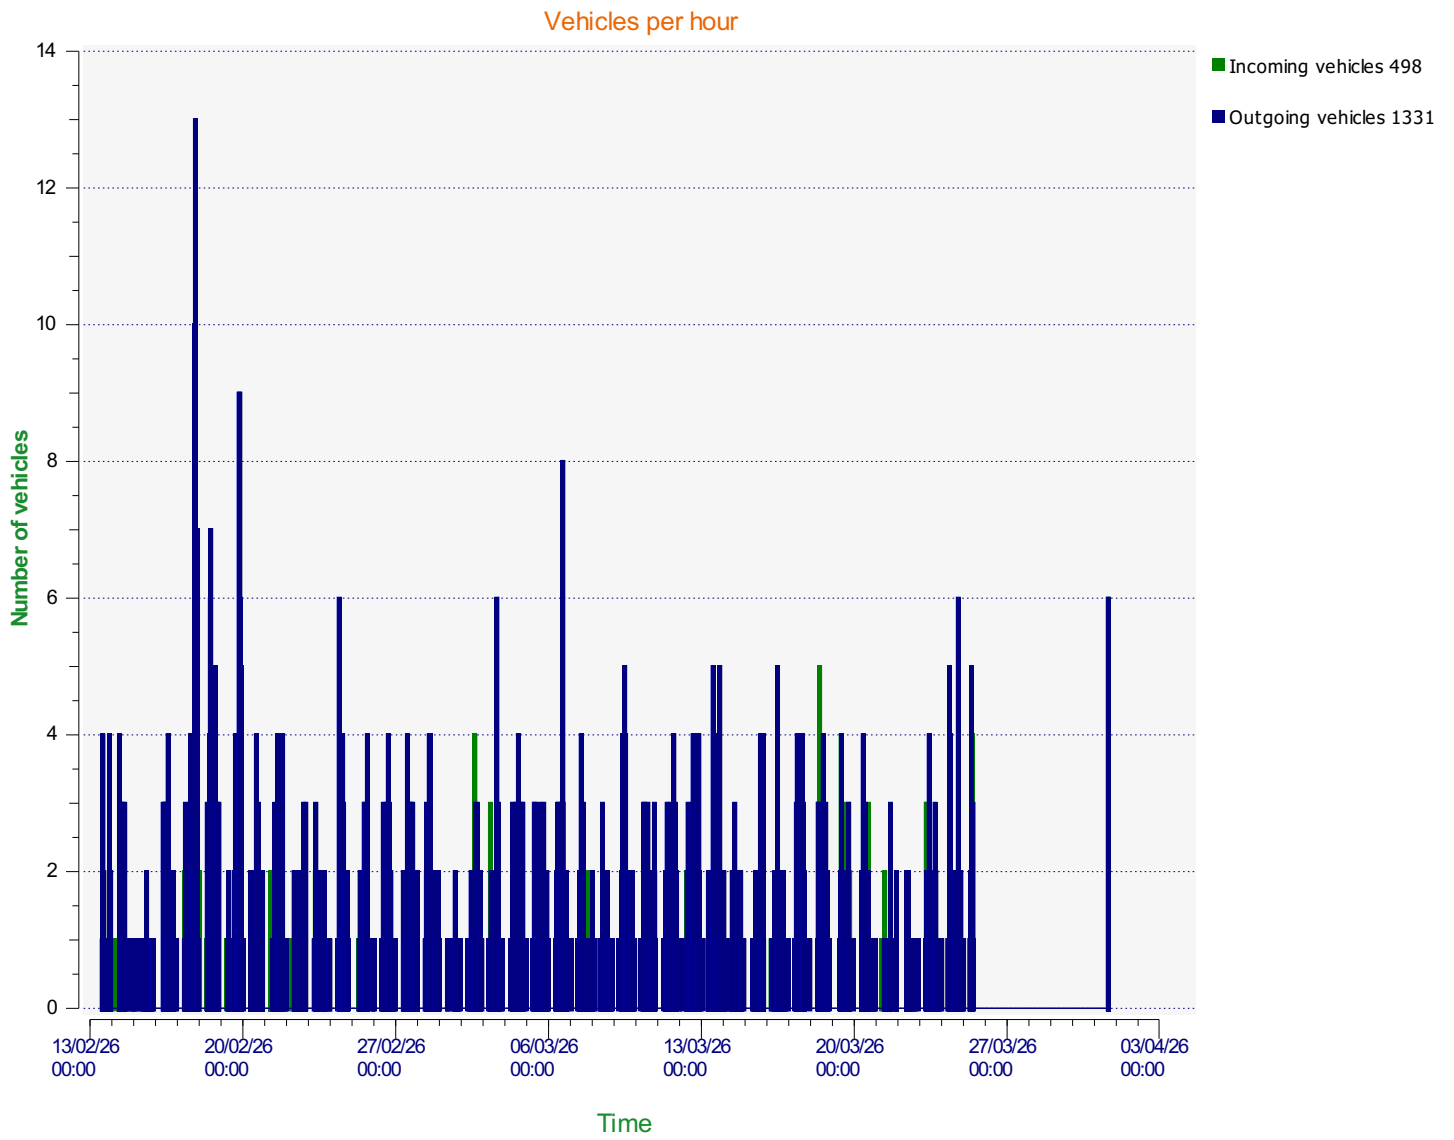

Location:

Comments:

Start date: Friday, February 13, 2026 12:00 PM
End date: Tuesday, March 31, 2026 3:00 PM

Location:

Comments:

Start date: Friday, February 13, 2026 12:00 PM
End date: Tuesday, March 31, 2026 3:00 PM

Location:

Comments:

Speed percentiles (incoming)

V30: 0.00Mph **V50:** 16.00Mph **V85:** 20.00Mph

Start date: Friday, February 13, 2026 12:00 PM
End date: Tuesday, March 31, 2026 3:00 PM

Location:

Comments:

Speed percentile(outgoing)

V30: 17.00Mph **V50:** 18.00Mph **V85:** 22.00Mph

Start date: Friday, February 13, 2026 12:00 PM
End date: Tuesday, March 31, 2026 3:00 PM

Location:

Comments: