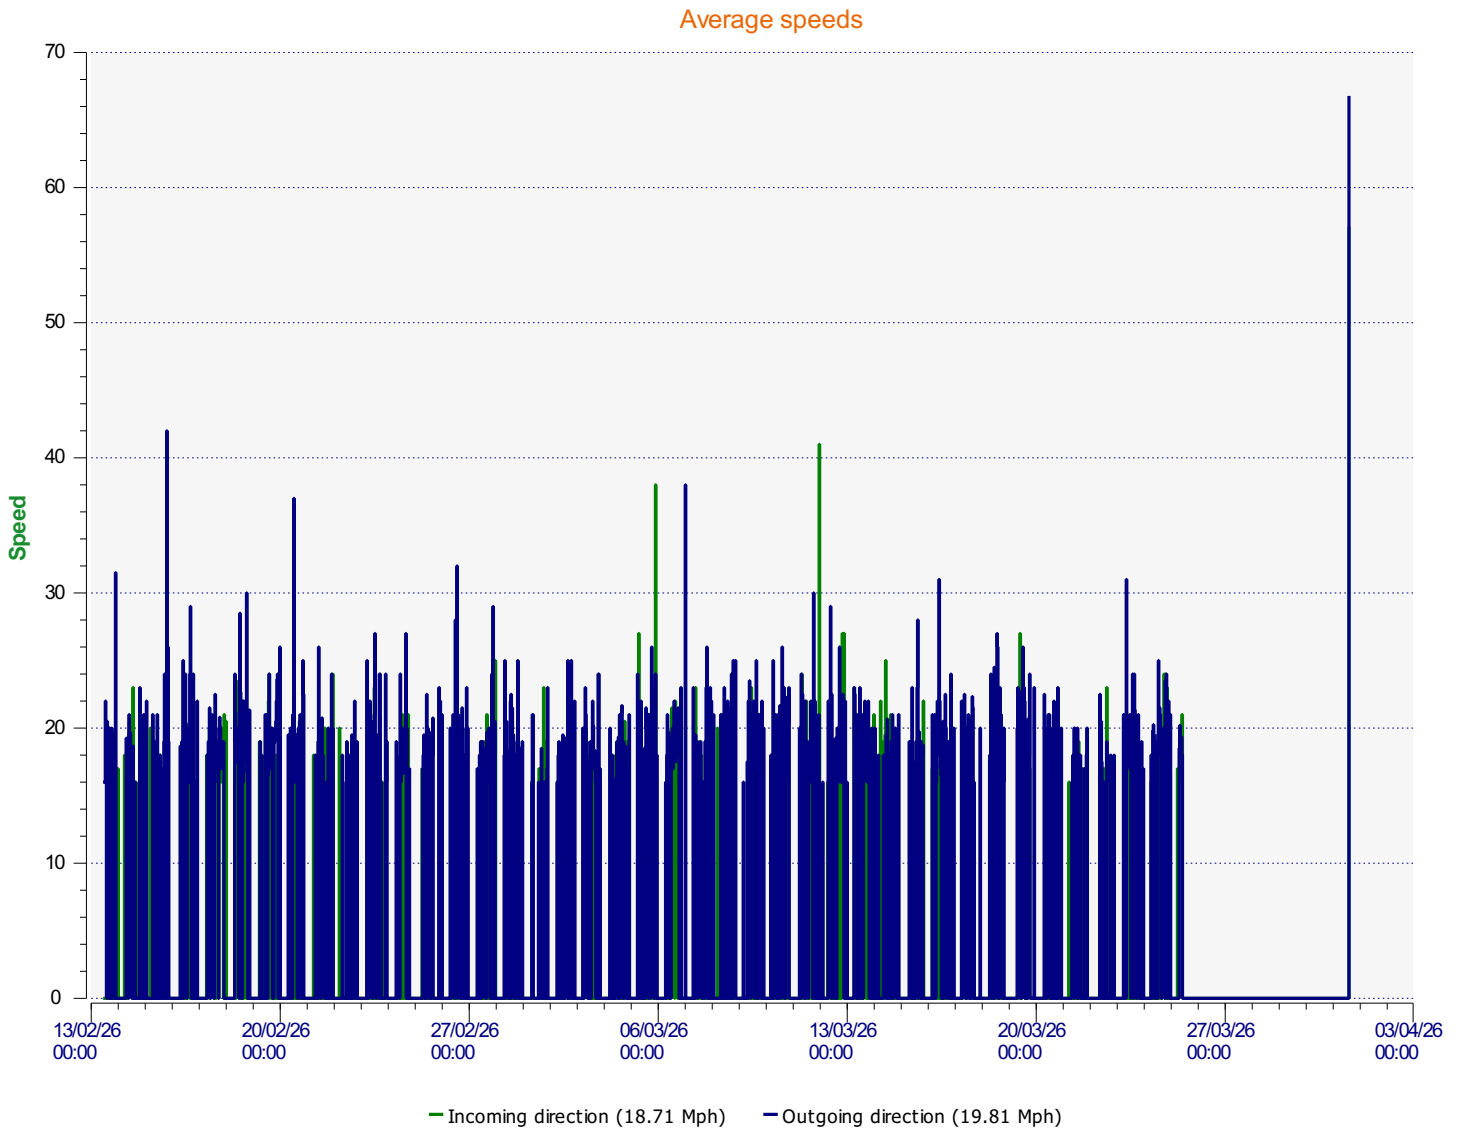

Start date: Friday, February 13, 2026 12:00 PM
End date: Tuesday, March 31, 2026 3:00 PM

Location:

Comments: