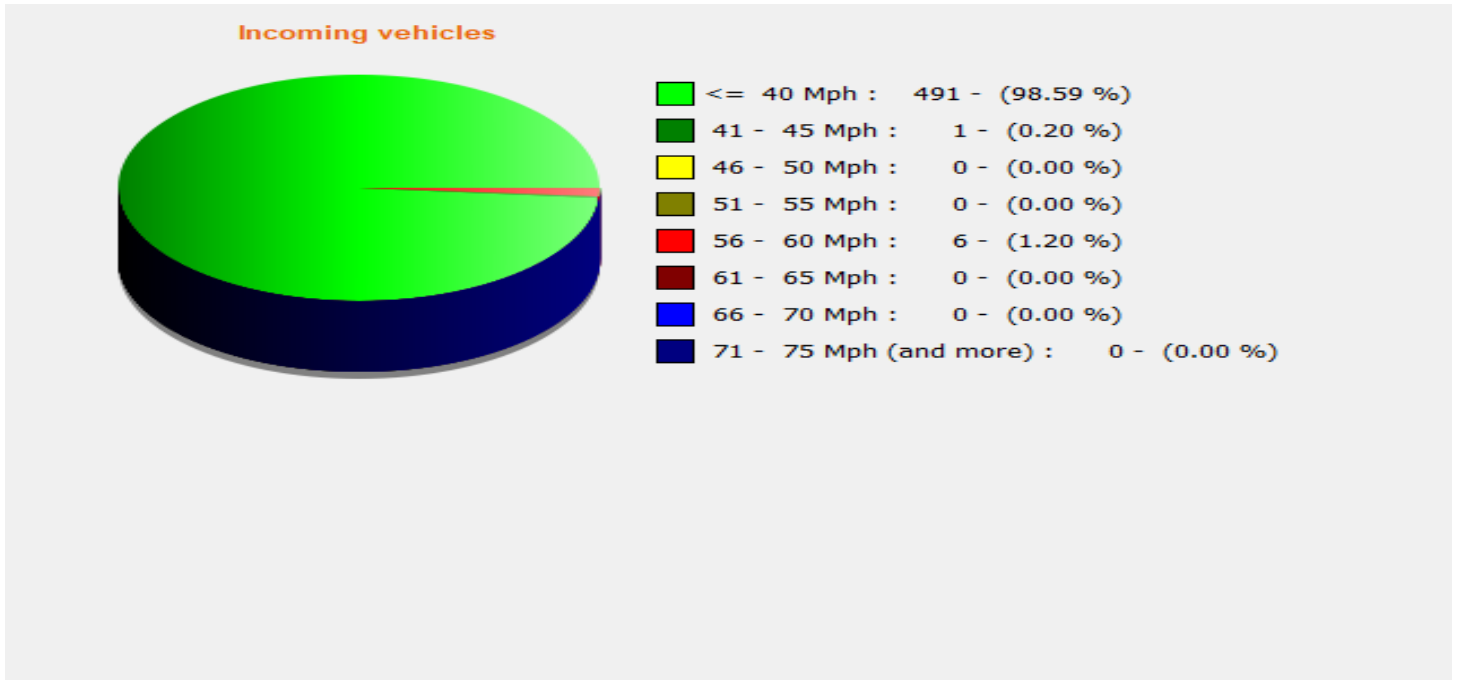

Start date: Friday, February 13, 2026 12:00 PM
End date: Tuesday, March 31, 2026 3:00 PM

Location:

Comments: