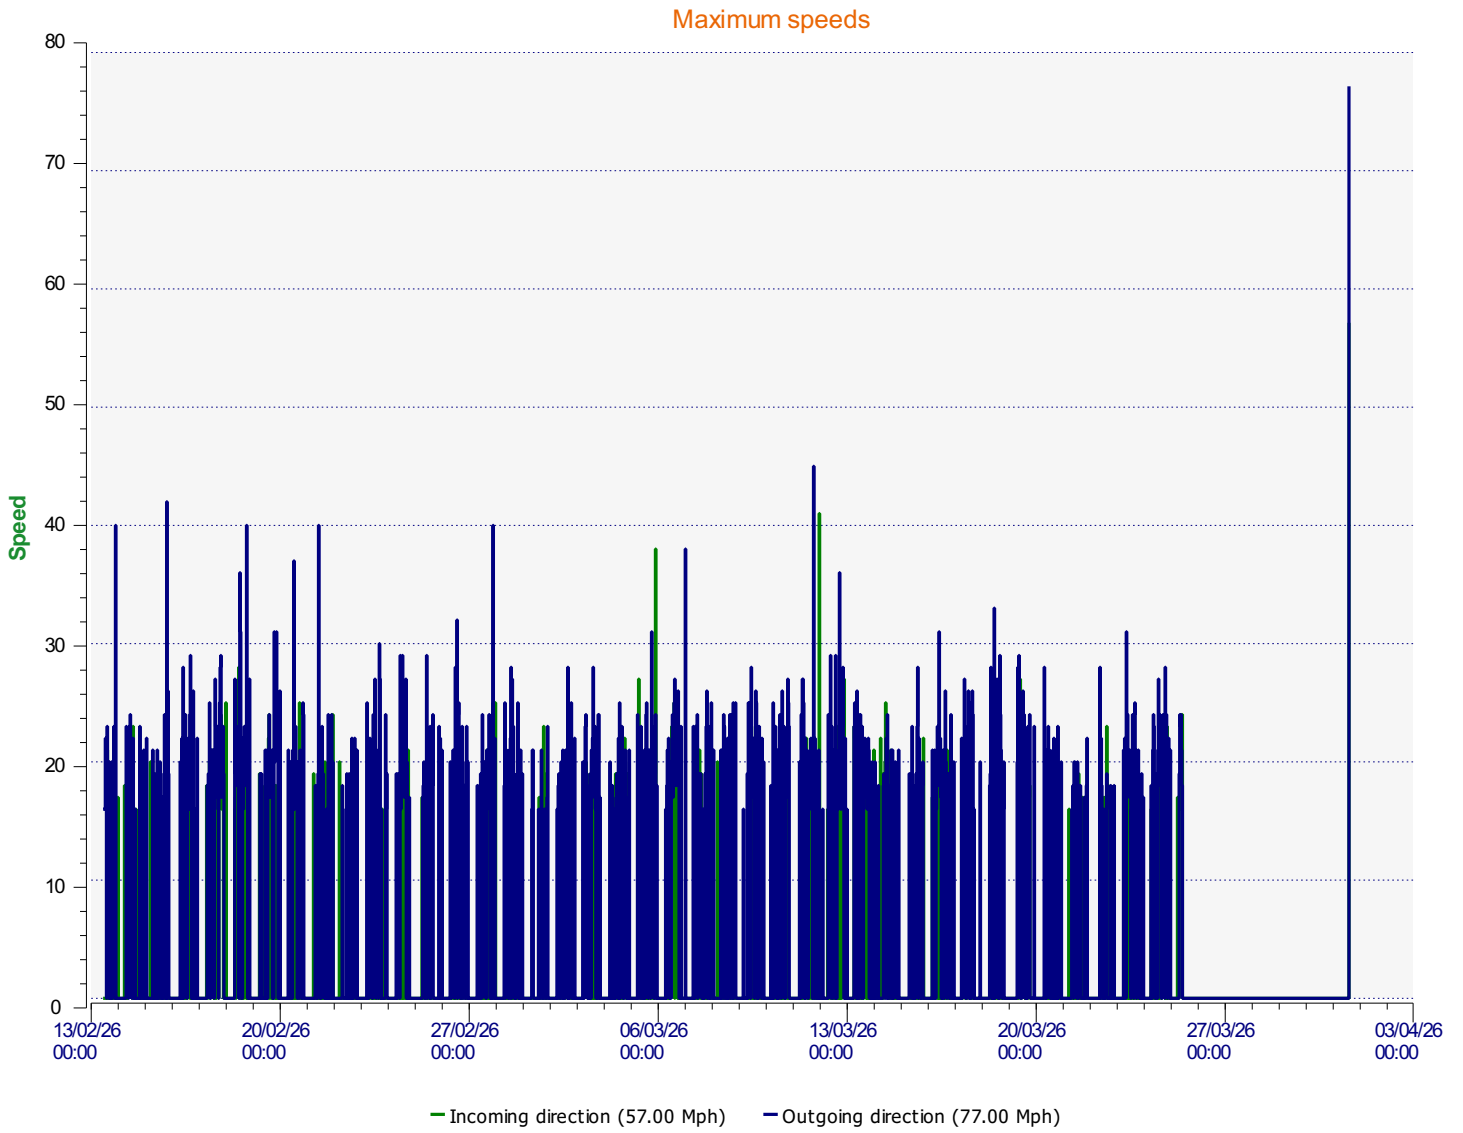

Location:

Comments:

Start date: Friday, February 13, 2026 12:00 PM
End date: Tuesday, March 31, 2026 3:00 PM

Location:

Comments:

Start date: Friday, February 13, 2026 12:00 PM
End date: Tuesday, March 31, 2026 3:00 PM

Location:

Comments:

Speed percentiles (incoming)

V30: 0.00Mph **V50:** 16.00Mph **V85:** 20.00Mph

Start date: Friday, February 13, 2026 12:00 PM
End date: Tuesday, March 31, 2026 3:00 PM

Location:

Comments:

Speed percentile(outgoing)

V30: 17.00Mph **V50:** 18.00Mph **V85:** 22.00Mph

Start date: Friday, February 13, 2026 12:00 PM
End date: Tuesday, March 31, 2026 3:00 PM

Location:

Comments: